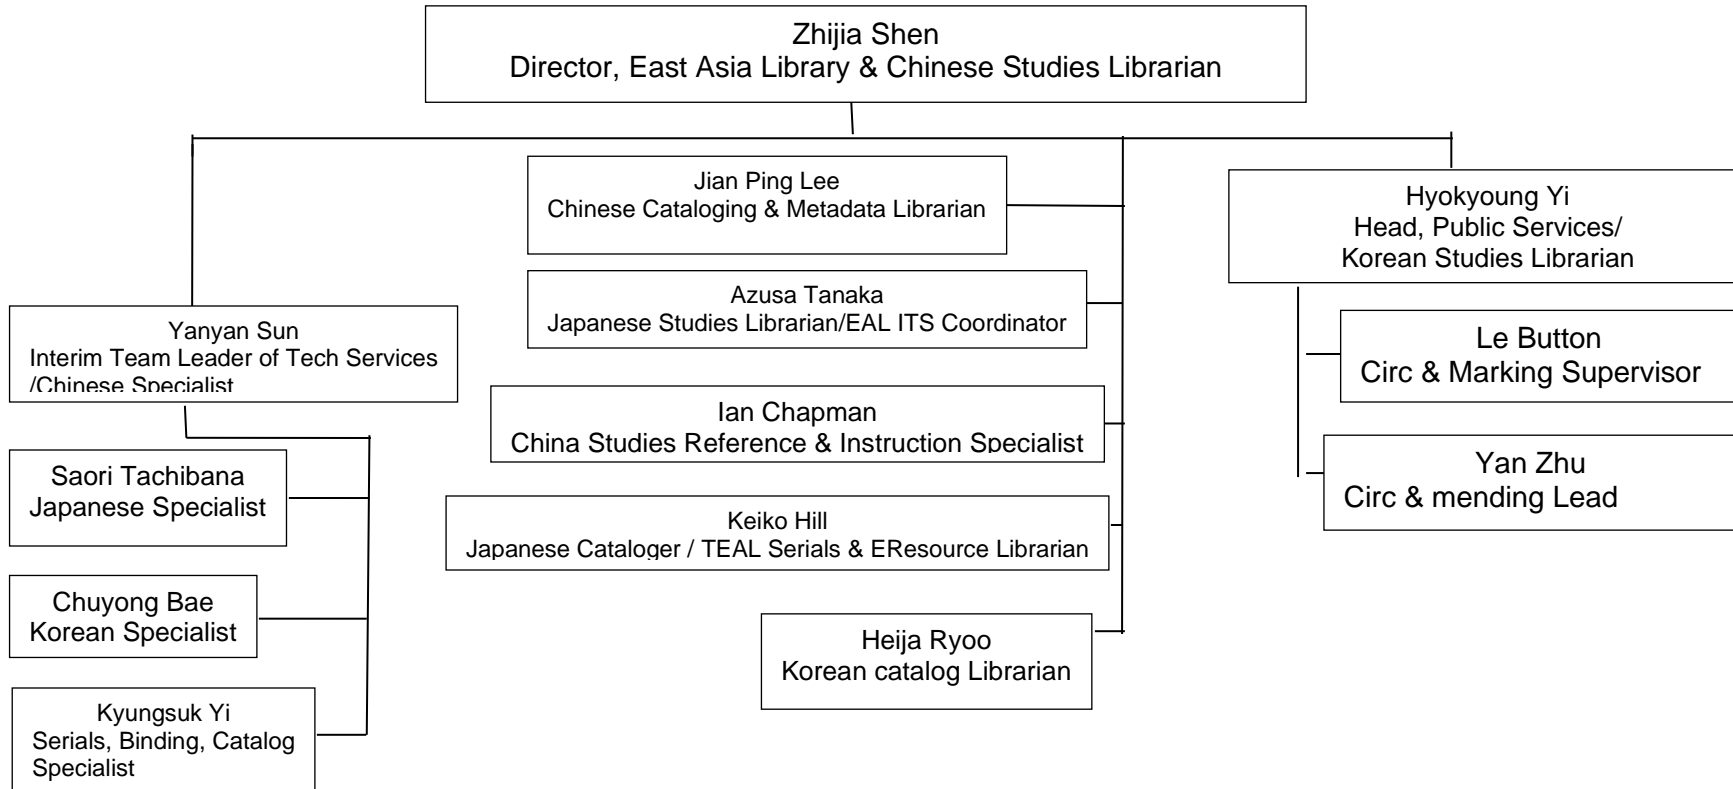

Tateuchi East Asia Library Organizational Chart

NOTES:

The following positions provide supplementary review letters or comments to the listed positions:

Keiko Hill, Japanese cataloger/ TEAL Serials & e-Resources Librarian

Serials/ Binding/ cataloging specialist; Circulations/marketing supervisor

Jian Ping Lee

Chinese Acquisitions and Quick Cataloging Specialist; Serials/ Binding/ Catalog Specialist

Heija Ryoo, Korean cataloger

Korean Acquisitions and Quick Cataloging Specialist; Serials/Binding/ Catalog Specialist;

Azusa Tanaka, Japanese Studies Librarian/EAL ITS Coordinator

Japanese Acquisitions and Quick Cataloging Specialist; Japanese cataloger/serials & eResources librarian